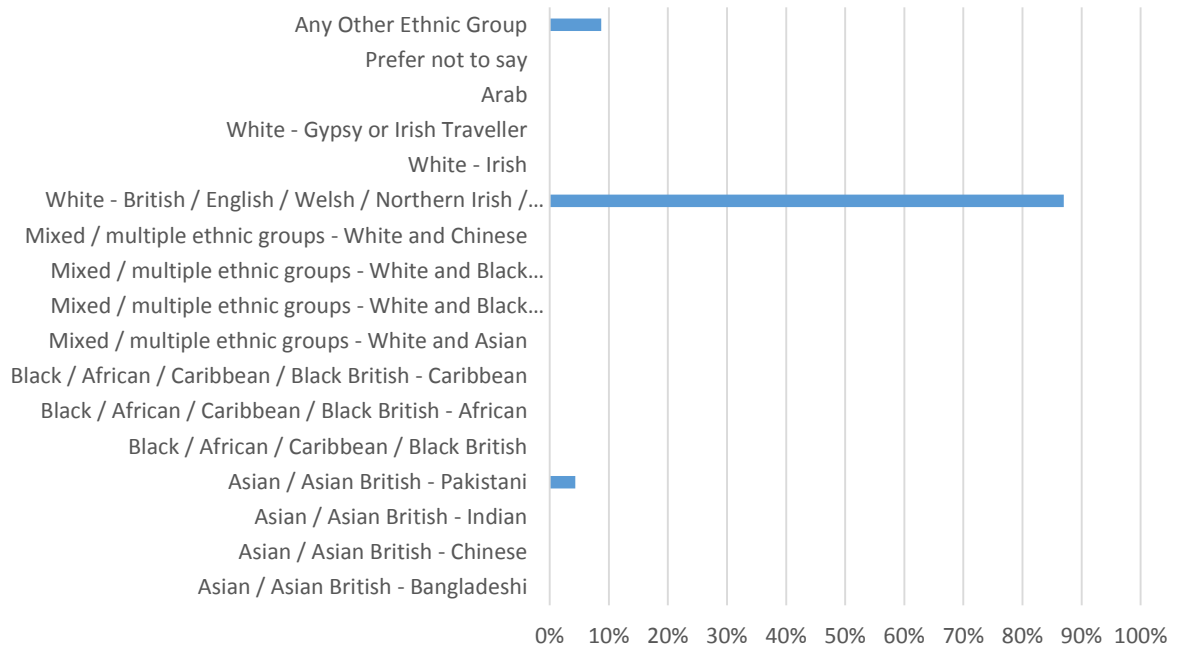

The total number of barristers is 38. The number of responses received was 23. All of the barristers in chambers fall in the category of 'Tenant'.

Ethnic Origin

What is your ethnic group?

Socio - Economic Background