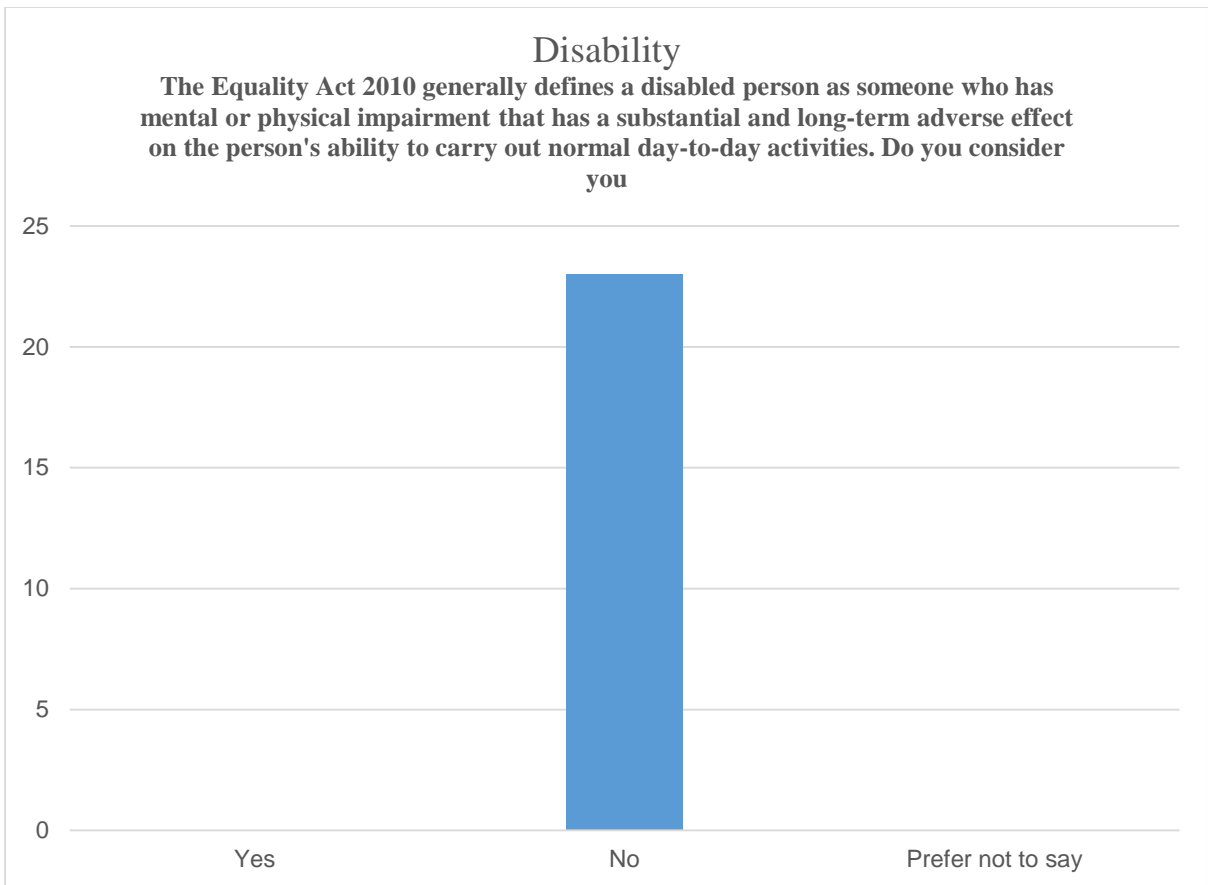

The total number of barristers is 38. The number of responses received was 23. All of the barristers in chambers fall in the category of 'Tenant'.

Ethnic Origin

What is your ethnic group?

Socio - Economic Background